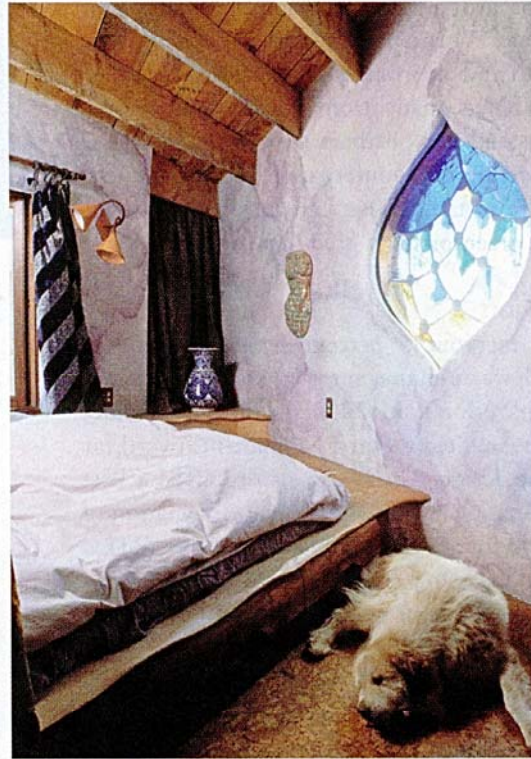

The master bedroom has just enough space to sleep. "Small sleep areas save a lot of square footage," Alice says. Artist Matt Bezark hand-poured the recycled glass window.

If Alice and Karel Starek's Colorado mountain home were music, it would be a Beethoven symphony. If it were a creature, it would be a snail. If it were a meal, it would be a slow-roasted feast. From its fairytale tower to its onion-shaped colored-glass windows, the Starek home is a magical place featuring dozens of artists' creations. With delightful surprises in every nook and cranny, the home embodies the family's values: Live artfully, play, develop your soul, connect to the earth.